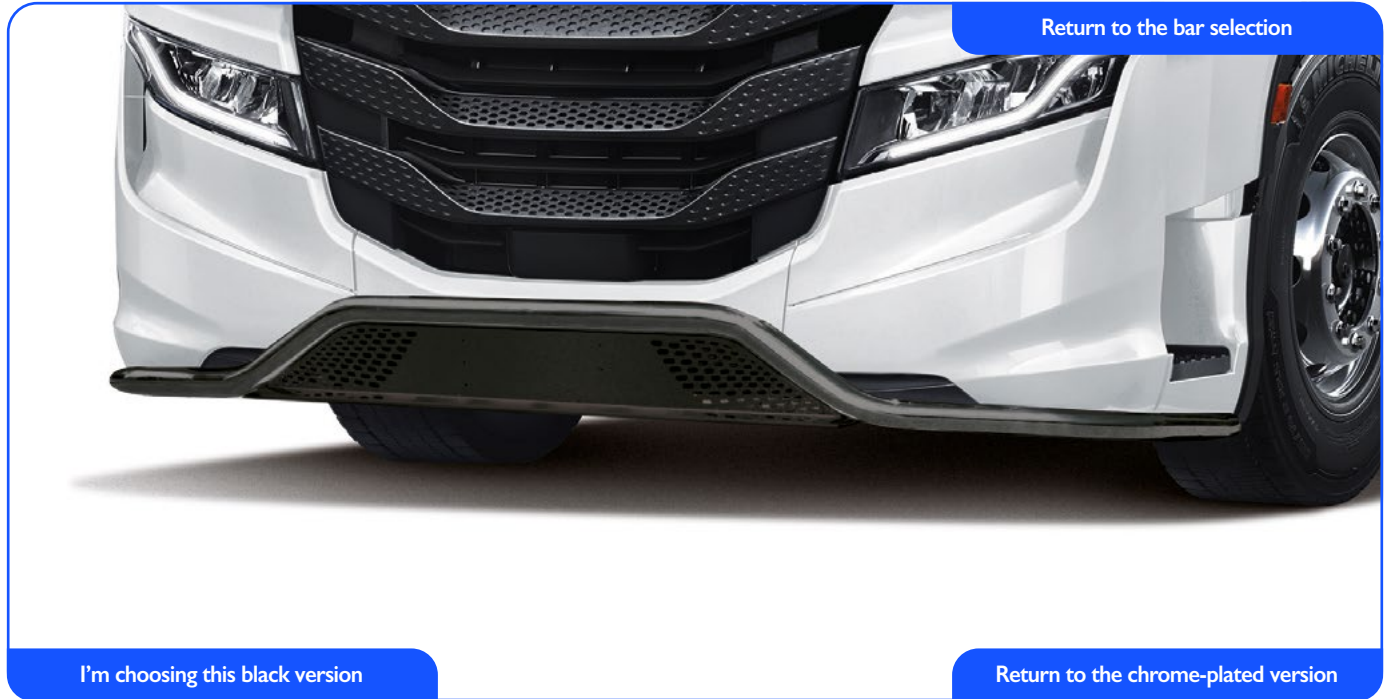

Two available styles.

Choose this polished black powder-coated version of the HIGH BUMPER BAR, or the chrome-plated version.

[Return to the bar selection](#)

[I'm choosing this black version](#)

[Return to the chrome-plated version](#)