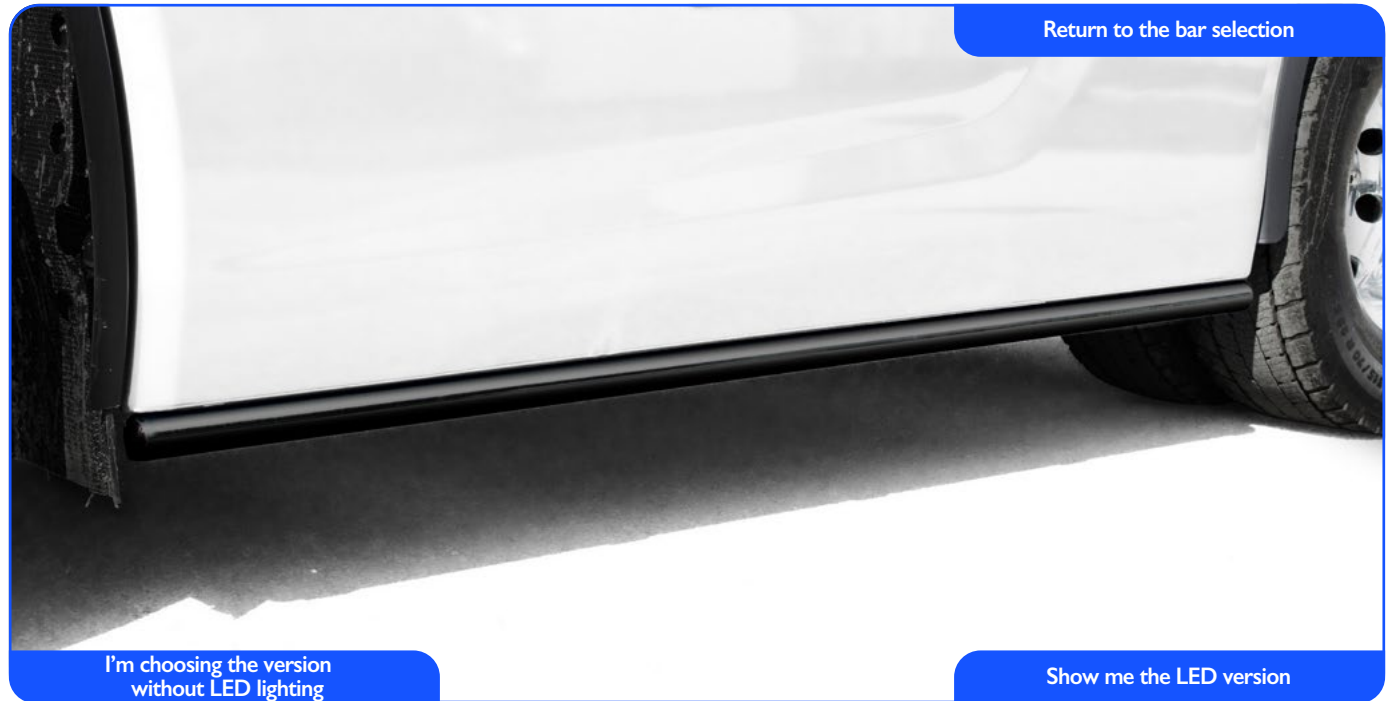

Two available styles.

Choose this classic version of the SKIRT KIT, or the one with LED lighting in the structure.

[Return to the bar selection](#)

I'm choosing the version
without LED lighting

[Show me the LED version](#)