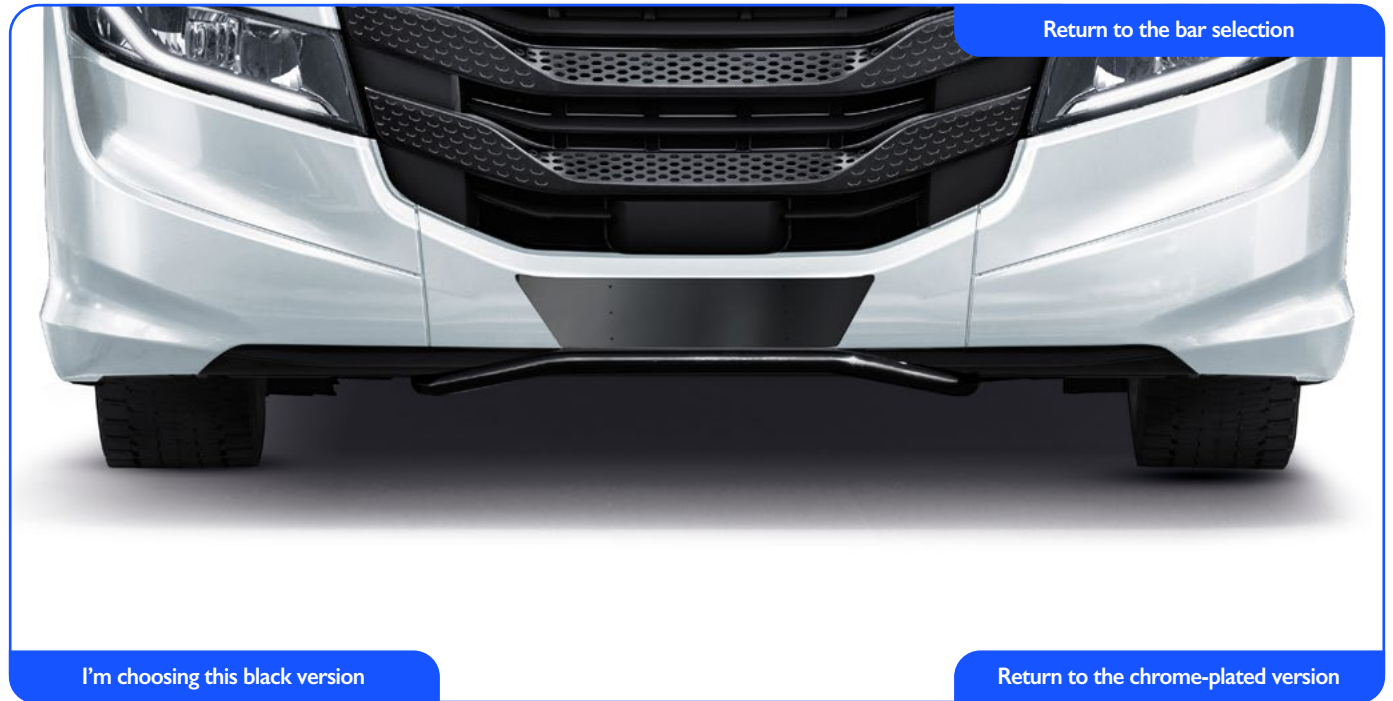

Two available styles.

Choose this polished black powder-coated version of the LICENSE PLATE MOUNT bar, or the chrome-plated version.

[Return to the bar selection](#)

[I'm choosing this black version](#)

[Return to the chrome-plated version](#)