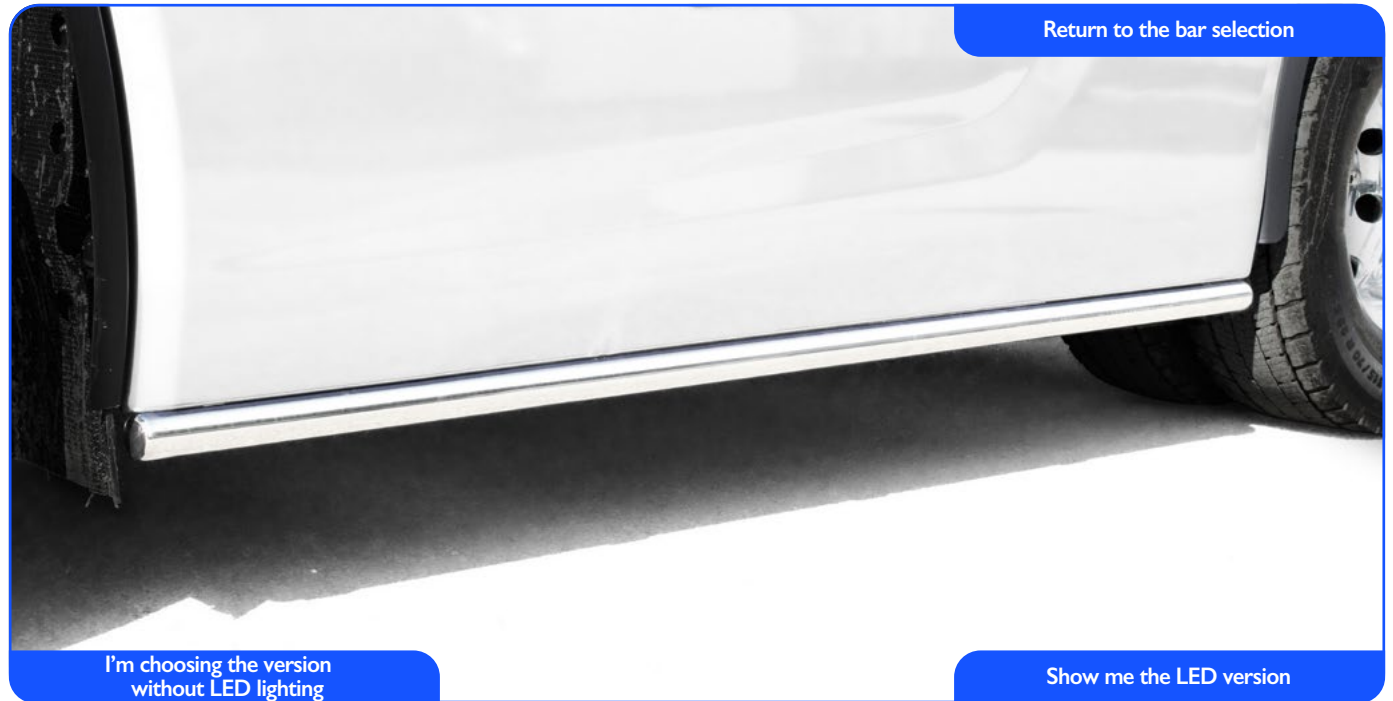

Two available styles.

Choose this classic version of the SKIRT KIT, or the one with LED lighting in the structure.

[Return to the bar selection](#)

I'm choosing the version
without LED lighting

[Show me the LED version](#)