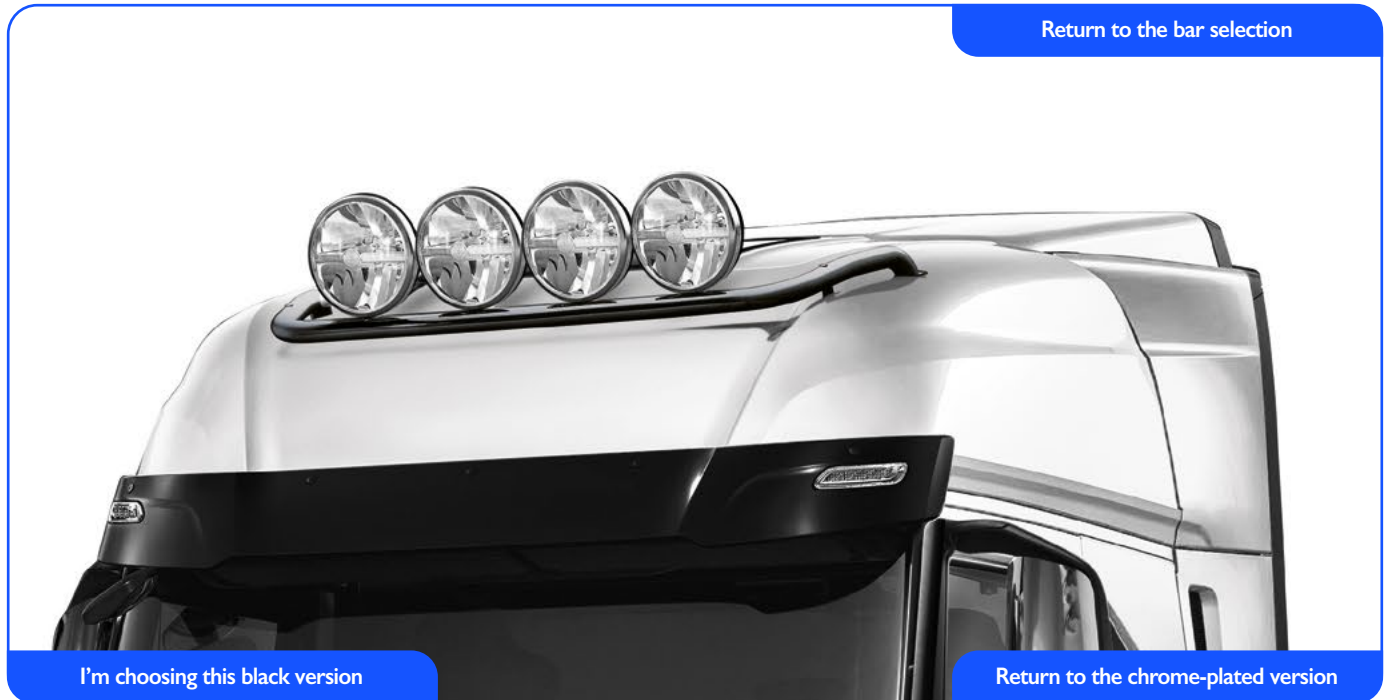

Two available styles.

Choose this polished black powder-coated version of the TURBOSTAR HEADLIGHT MOUNT bar, or the chrome-plated version.

[Return to the bar selection](#)

[I'm choosing this black version](#)

[Return to the chrome-plated version](#)