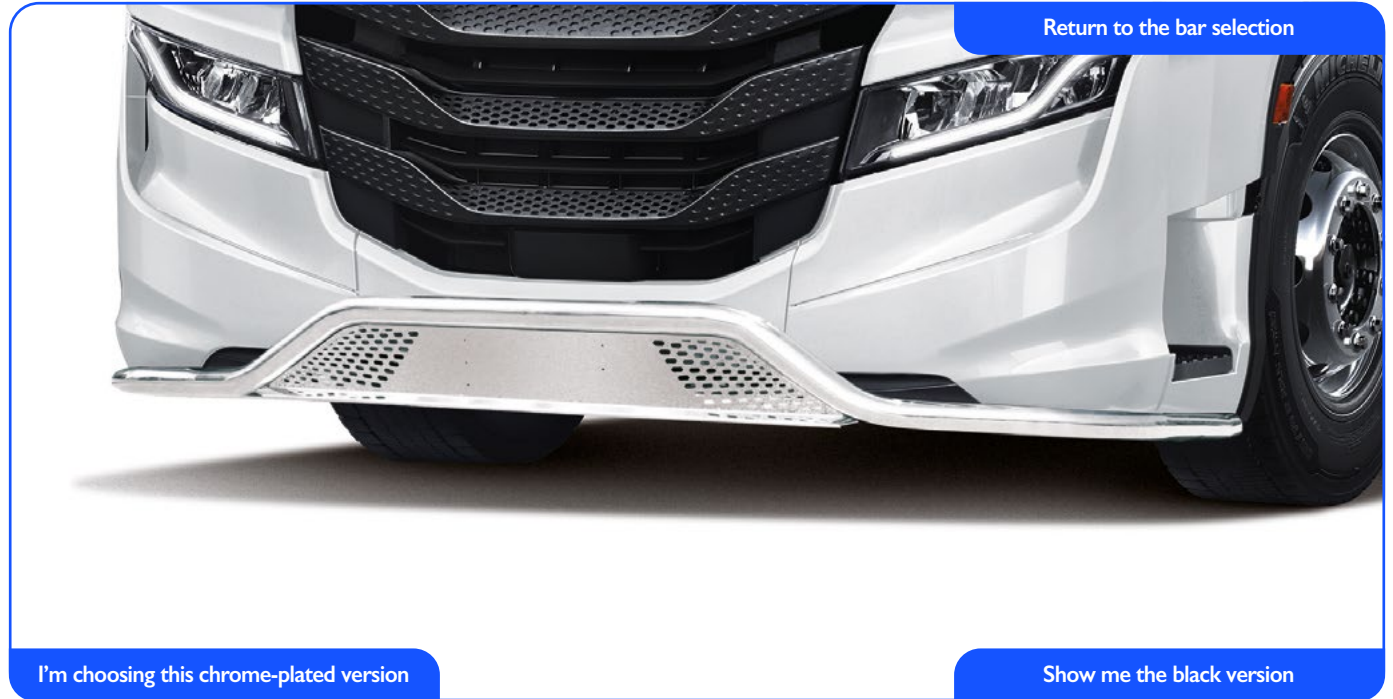

Two available styles.

Choose this chrome-plated version of the HIGH BUMPER BAR, or the polished black powder-coated version.

[Return to the bar selection](#)

[I'm choosing this chrome-plated version](#)

[Show me the black version](#)